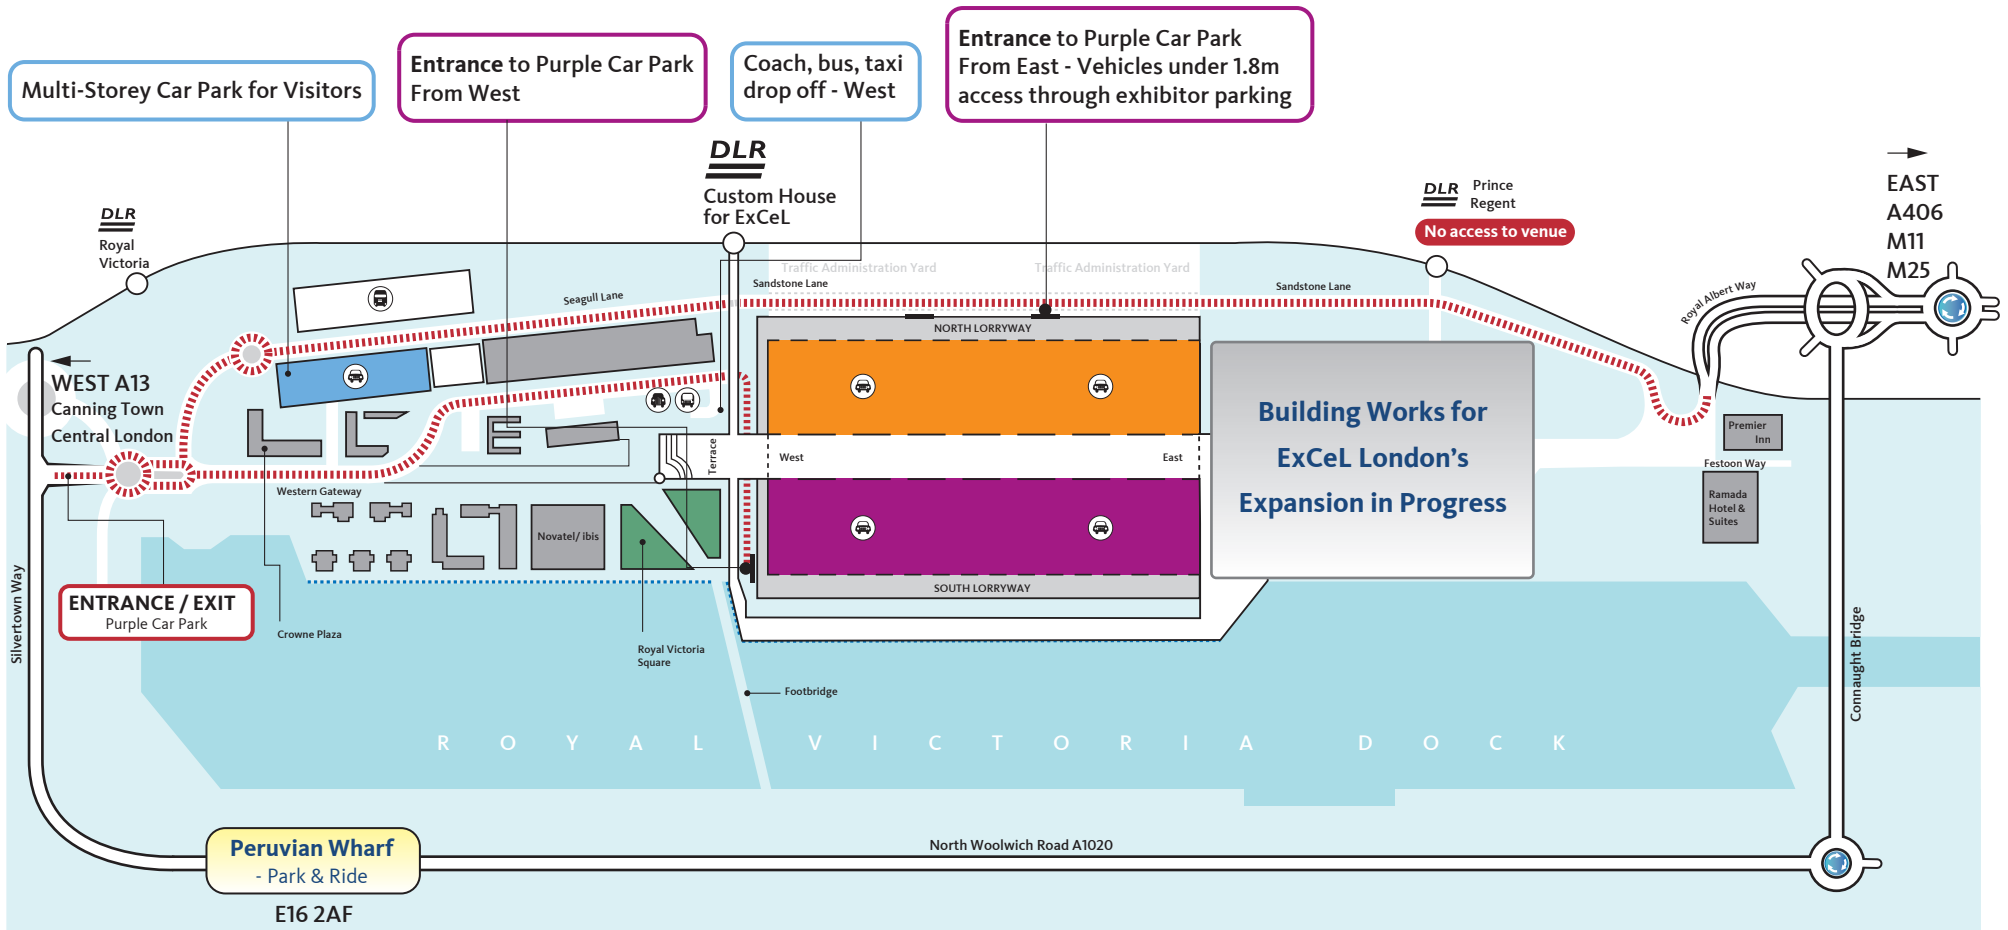

ExCeL London - Visitor Parking Facilities

Key

-  Multi-Story Car Park
-  Orange Car Park (Exhibitors)
-  Purple Car Park (Visitors)
-  Peruvian Wharf - Park & Ride
-  **DLR** Docklands Light Rail
-  Berthing points
-  Entrance/Exit for Undecroft car park

The international exhibition and conference centre